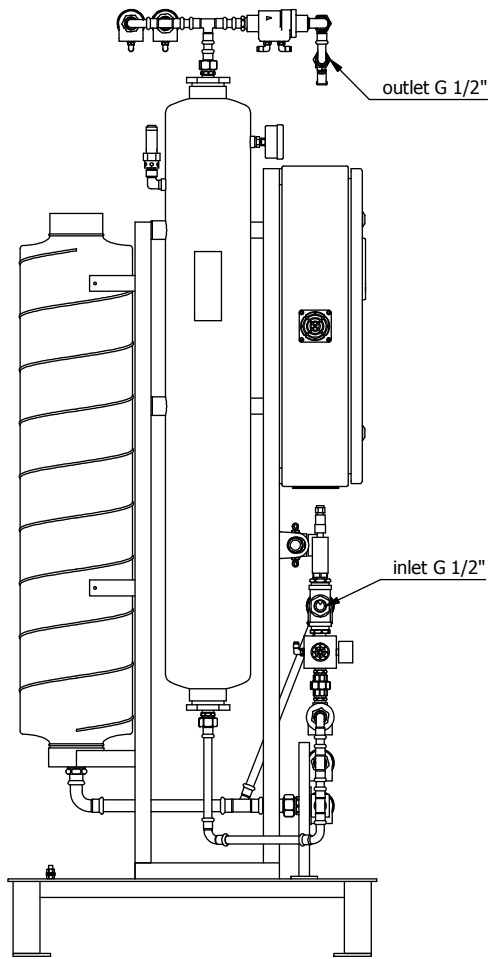

1773

$\varnothing 100$

690

620

inlet G 1/2"

outlet G 1/2"

				 Filtrations-Separations-Technik		FST GmbH Im Teelbruch 106 45219 Essen Germany		
MARK	CHANGE	DATE	SIGNATURE			WEIGHT kg	SCALE	1:10
PROJECTION		STANDARD	ISO 2768-mK	CHECKED BY	Stanislav Matys	DATE	22. 2. 2017	
		MATERIAL		APPROVED BY	Stanislav Matys	DRAWING NO.		
		DRAWN BY	Matej Helbich	NAME				
				4-NG-2-01.12				