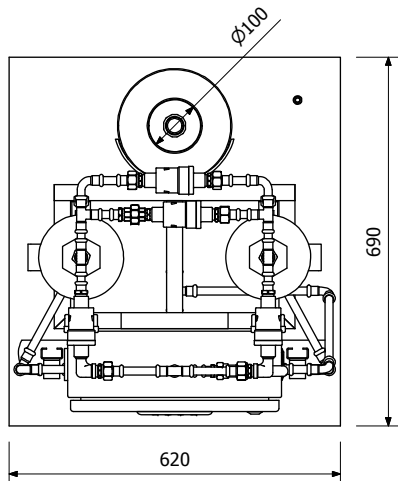

1773

$\varnothing 100$

690

620

inlet G 1/2"

outlet G 1/2"

				 Filtrations-Separations-Technik		FST GmbH Im Teelbruch 106 45219 Essen Germany		
MARK	CHANGE	DATE	SIGNATURE			WEIGHT kg	SCALE	1:10
PROJECTION		STANDARD	ISO 2768-mK	CHECKED BY	Stanislav Matys	DATE	22. 2. 2017	
		MATERIAL		APPROVED BY	Stanislav Matys	DRAWING NO.		
		DRAWN BY	Matej Helbich	NAME				
				4-NG-2-01.12				