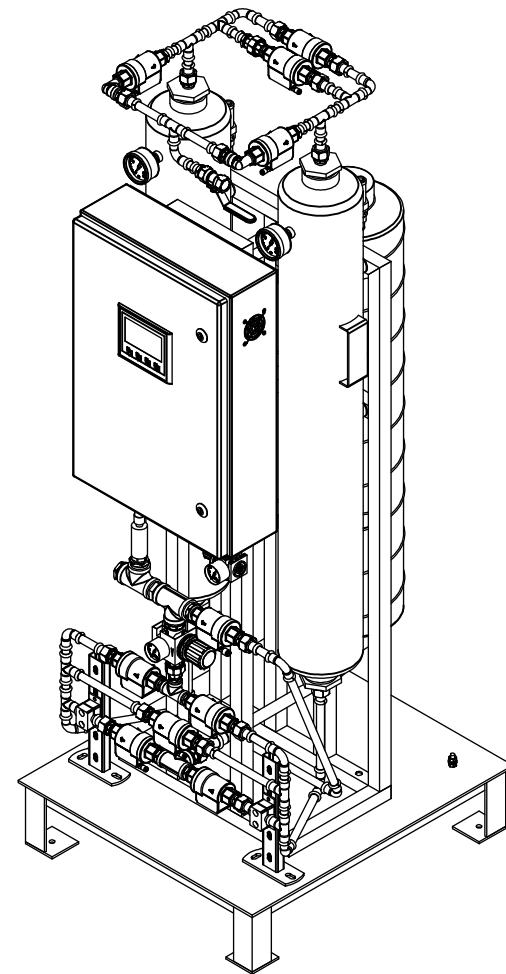

1773

$\varnothing 100$

690

620

inlet G 1/2"

outlet G 1/2"

				 Filtrations-Separations-Technik		FST GmbH Im Teelbruch 106 45219 Essen Germany		
MARK	CHANGE	DATE	SIGNATURE			WEIGHT kg	SCALE	1:10
PROJECTION		STANDARD	ISO 2768-mK	CHECKED BY	Stanislav Matys	DATE	22. 2. 2017	
		MATERIAL		APPROVED BY	Stanislav Matys	DRAWING NO.		
		DRAWN BY	Matej Helbich	NAME				
				4-NG-2-01.12				